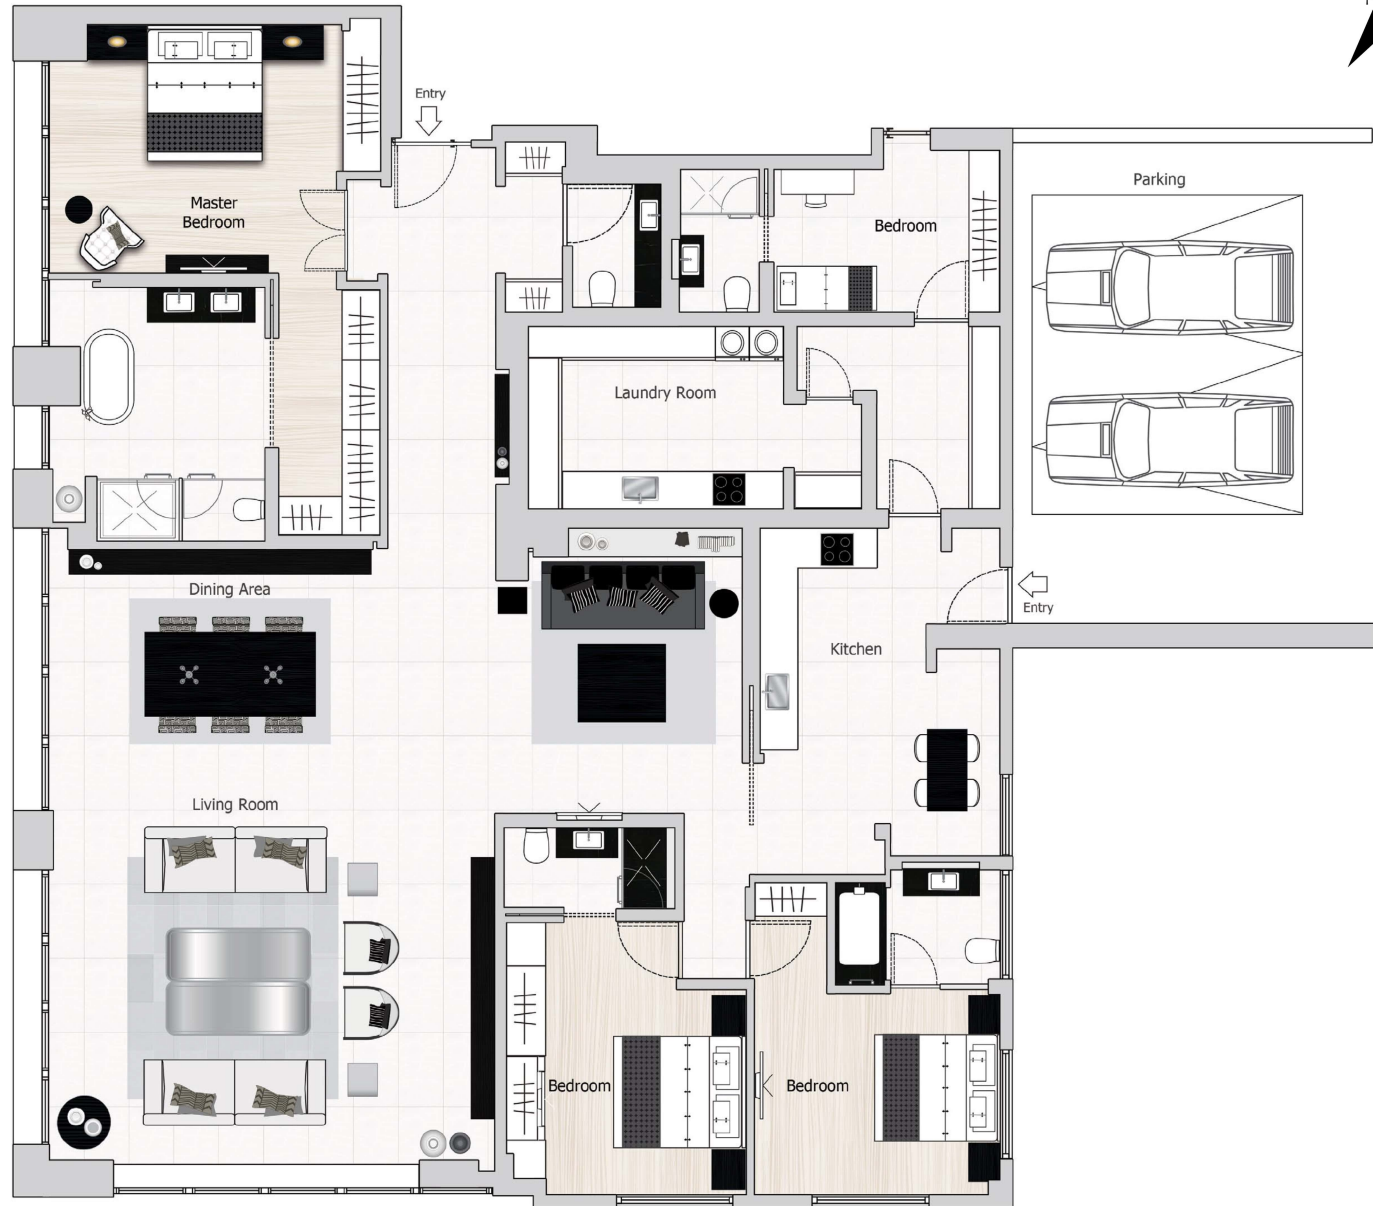

ART DECO

Sea Pearl Luxury Tower
Fully furnished and accessorized
Oranim signature design

For Further Information:
Tel. *6191 | +972-3-5165222
sales@oranim-projects.co.il
www.oranim-projects.co.il